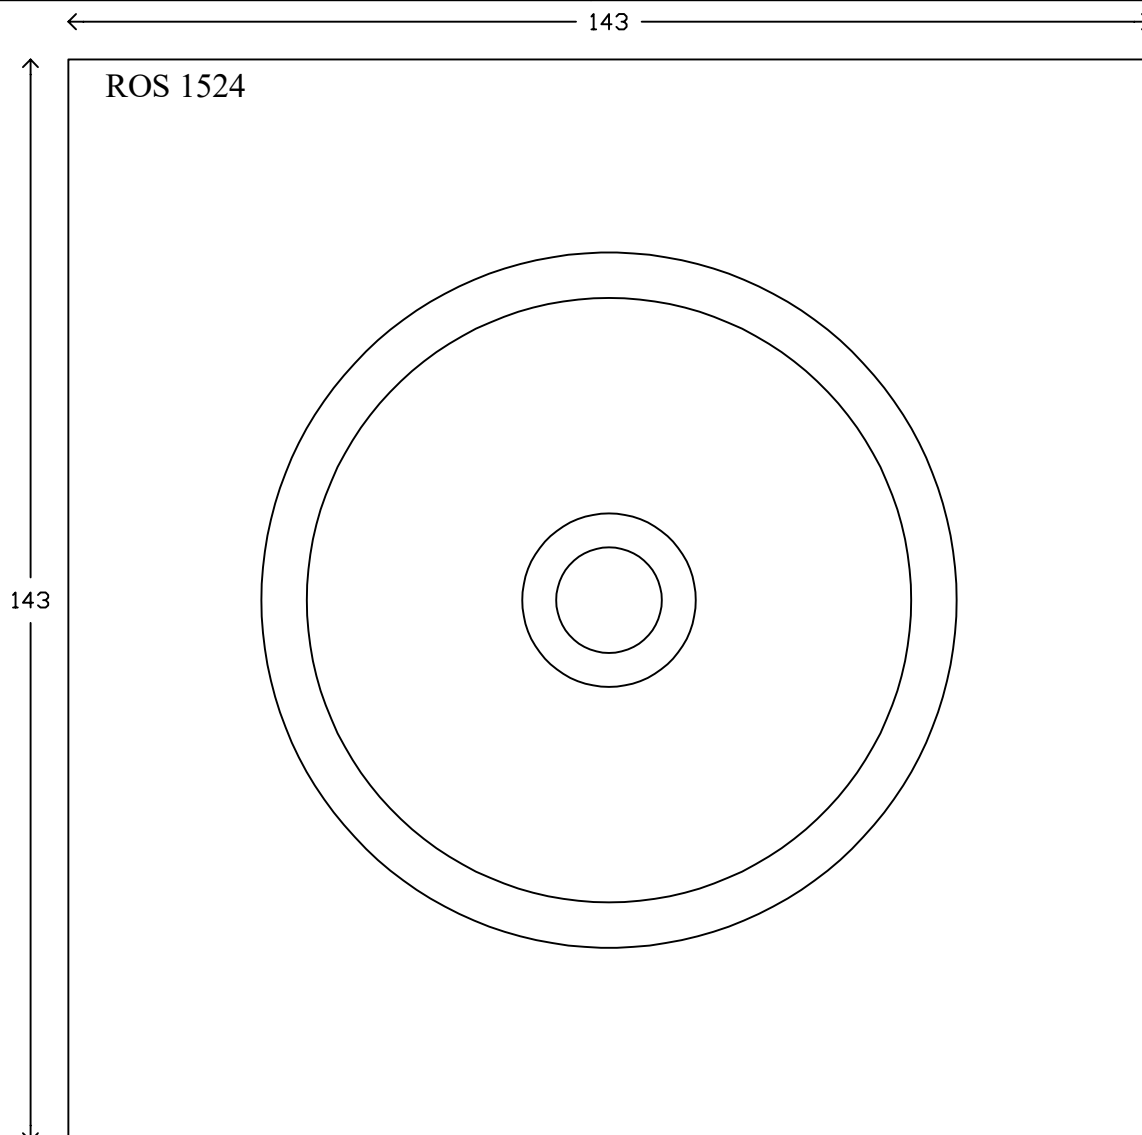

# ROS 1524

# Rep:

**Available in the following sizes:**

<b>ROS1519: 83 x 26mm</b>	<b>ROS1521: 113 x 33mm</b>
<b>ROS1561: 93 x 26mm</b>	<b>ROS1522: 128 x 39mm</b>
<b>ROS1544: 98 x 26mm</b>	<b>ROS1523: 133 x 39mm</b>
<b>ROS1520: 98 x 32mm</b>	<b>ROS1524: 143 x 39mm</b>