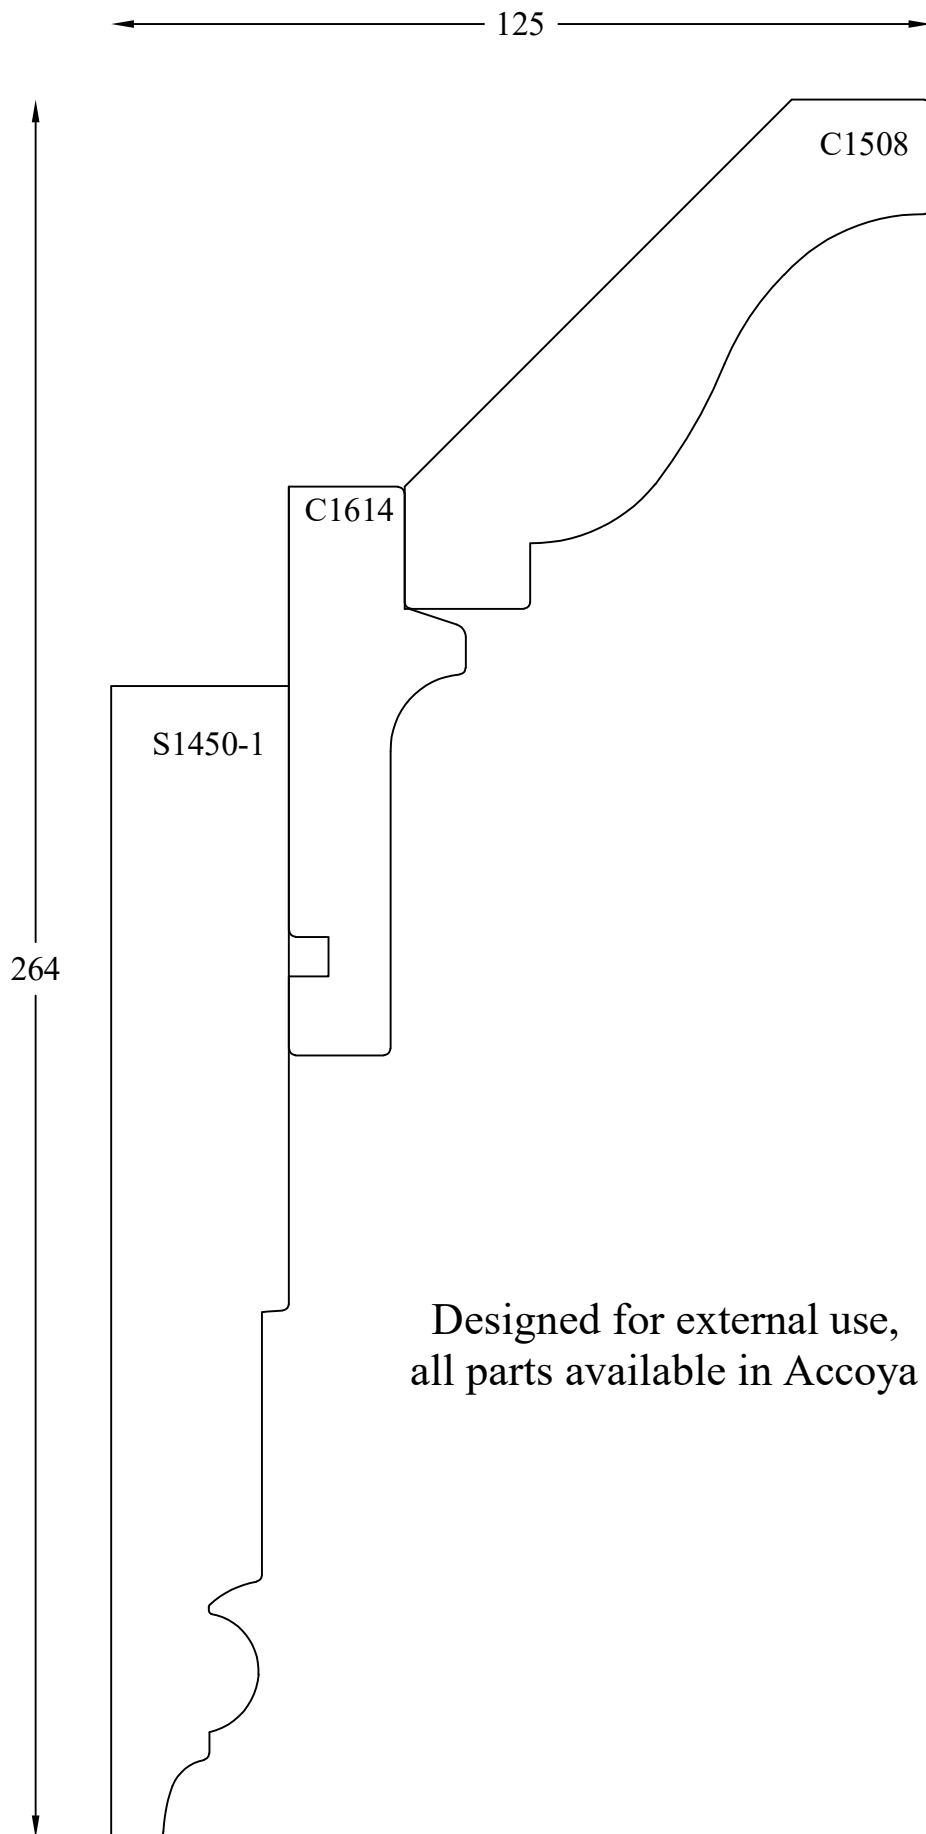

Multiple Part Cornice - M118

Designed for external use,
all parts available in Accoya