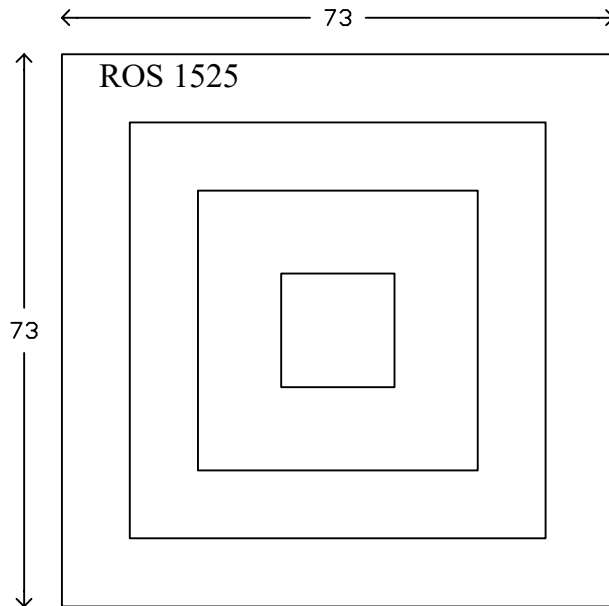

ROS 1525

Available in the following sizes:

ROS1525: 73 x 38mm

ROS1526: 93 x 43mm