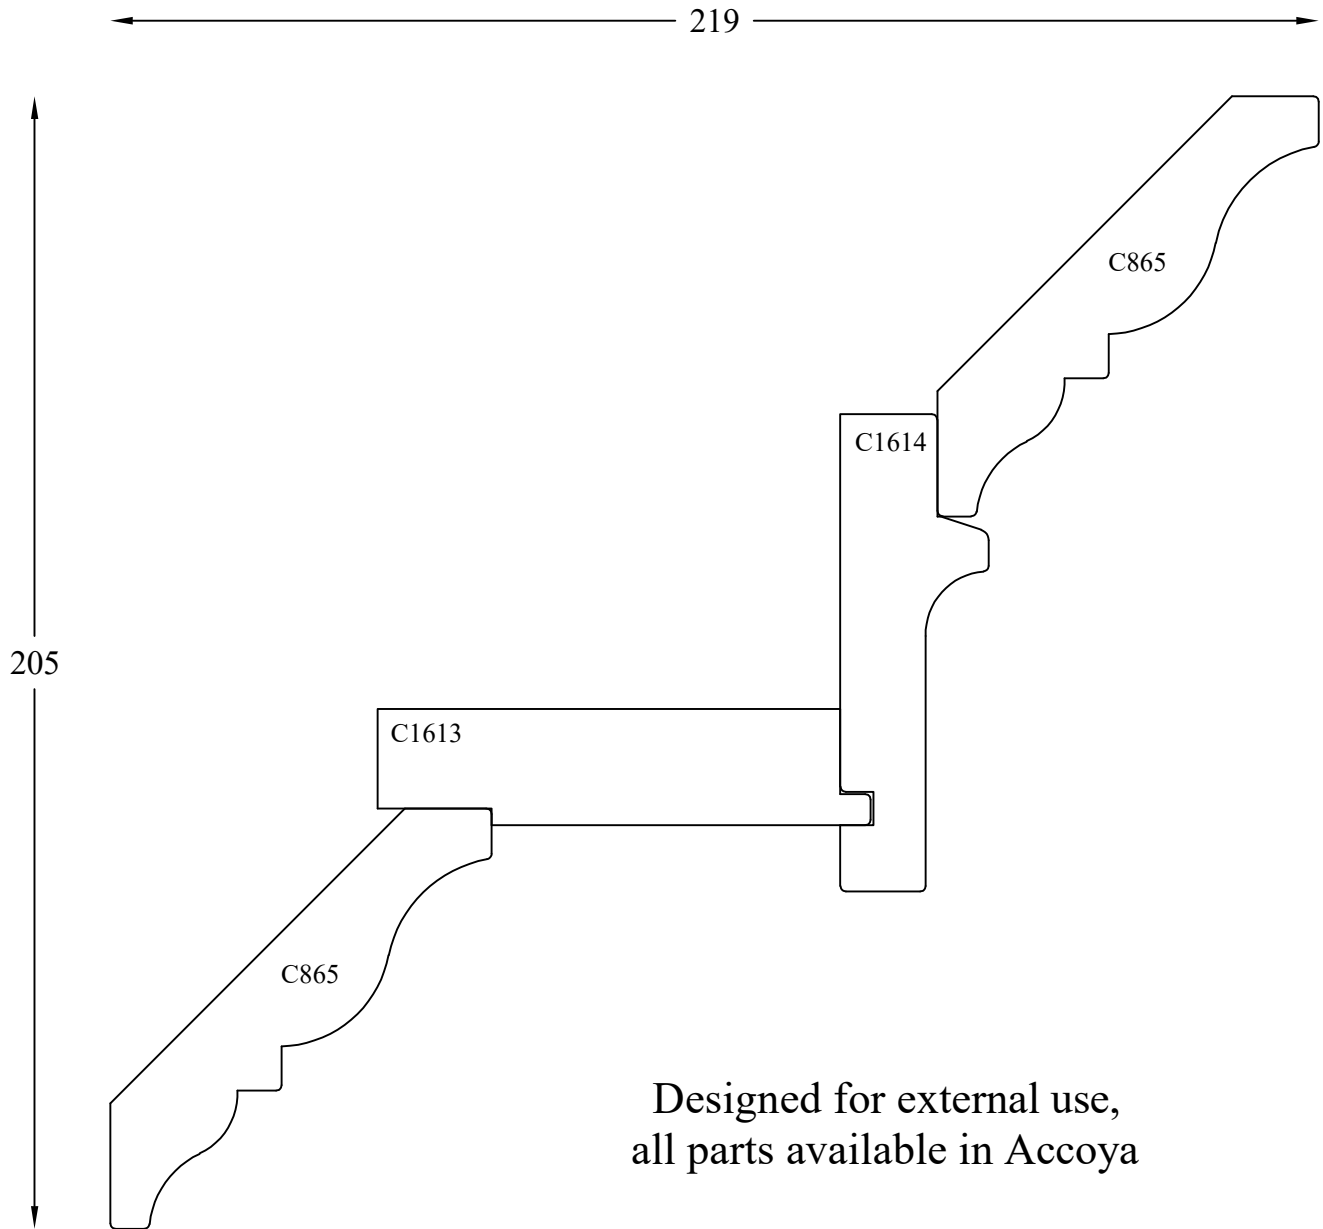

Multiple Part Cornice - M109

Designed for external use,
all parts available in Accoya