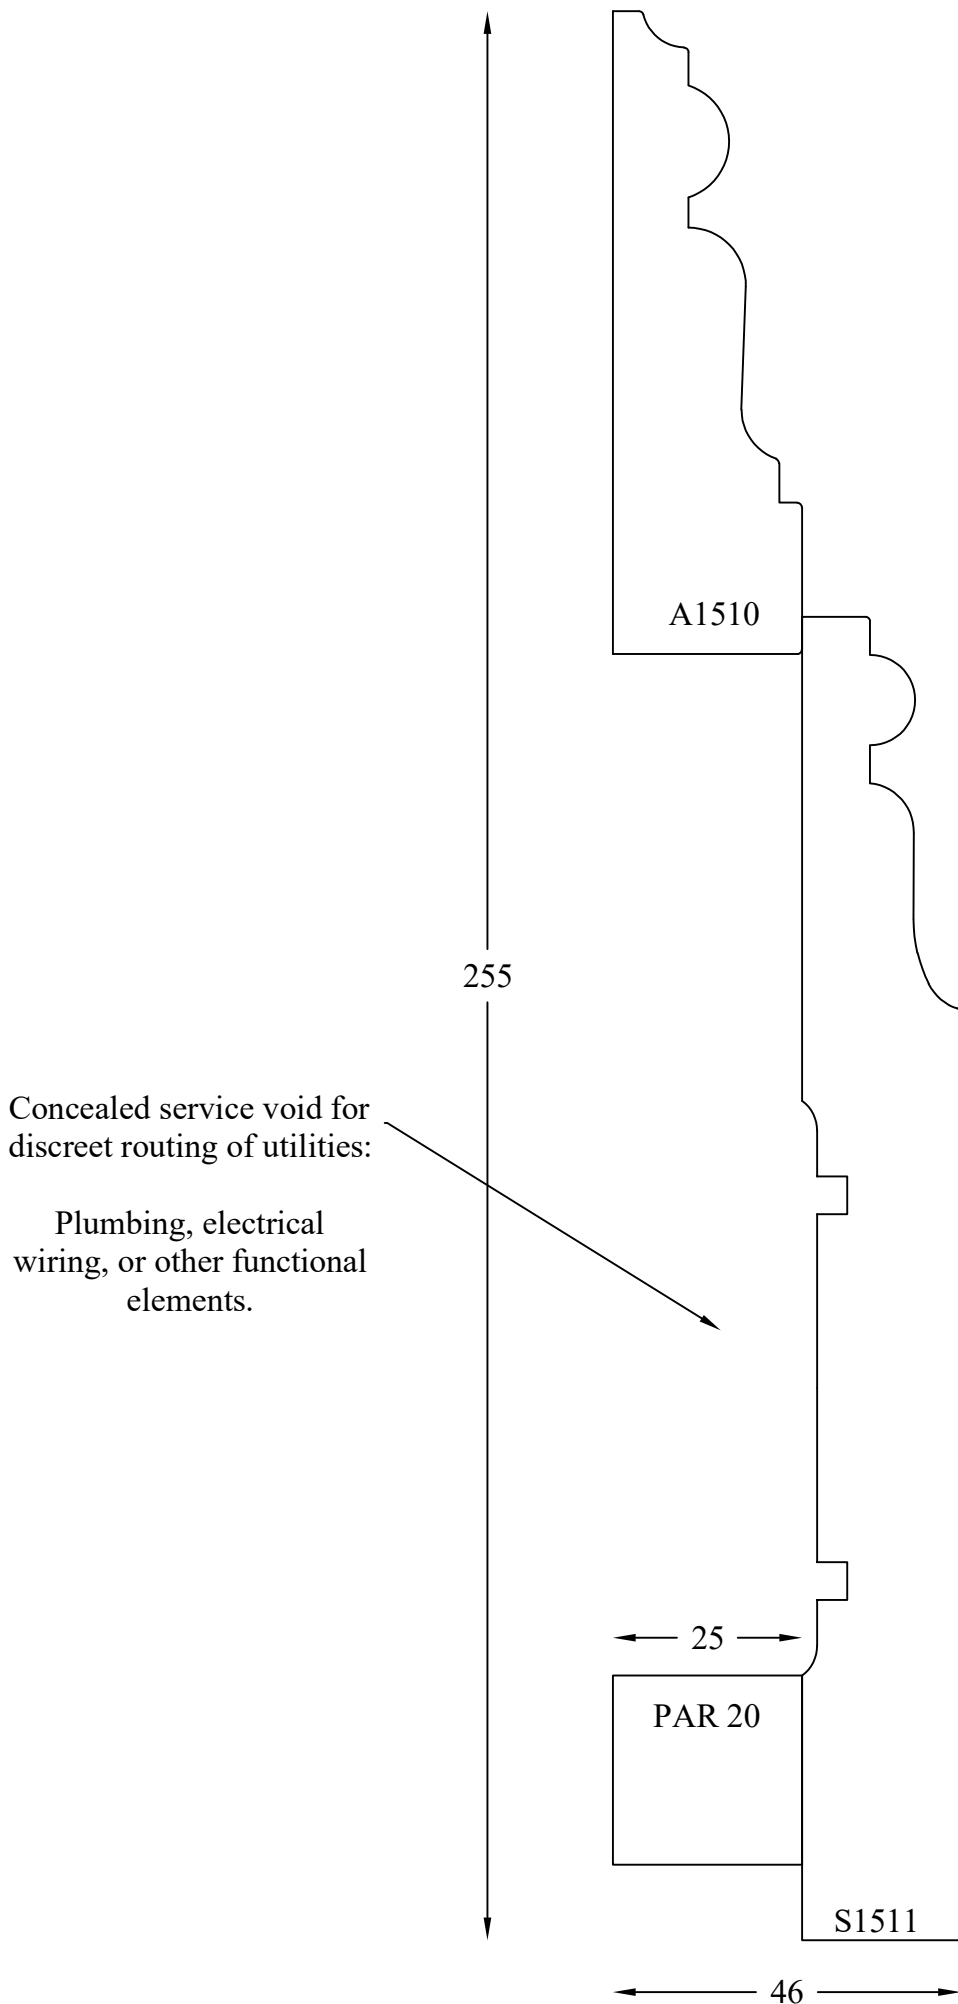

2 Part tall Skirting - M131

Full Size

Concealed service void for discreet routing of utilities:

Plumbing, electrical wiring, or other functional elements.