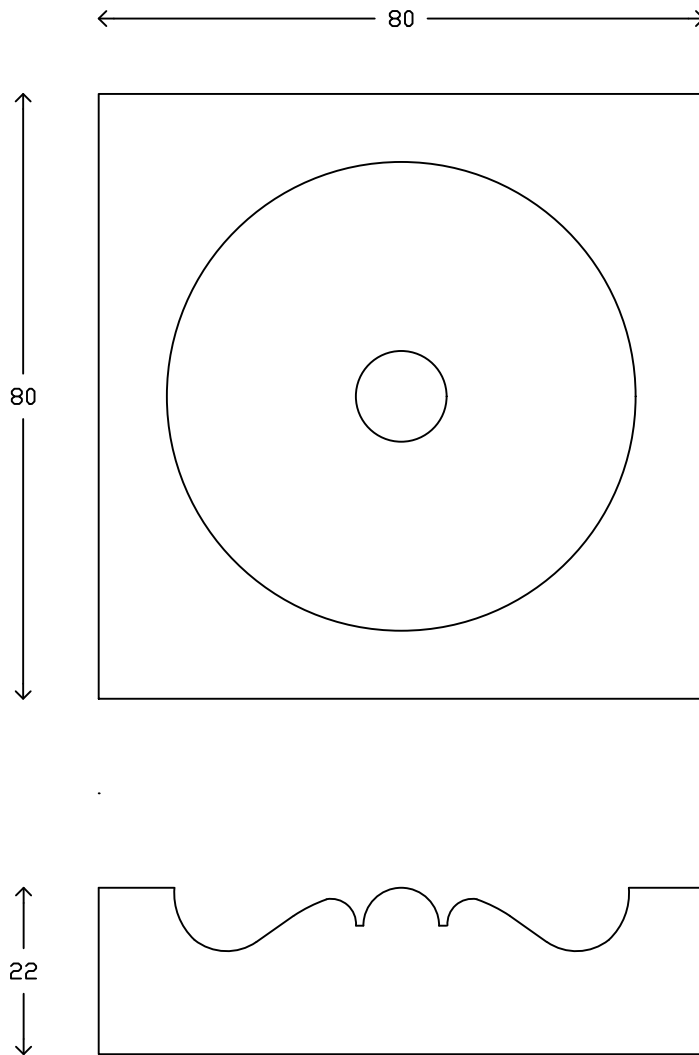

ROS1

Ros1 Available in the following sizes:

80mm X 22mm