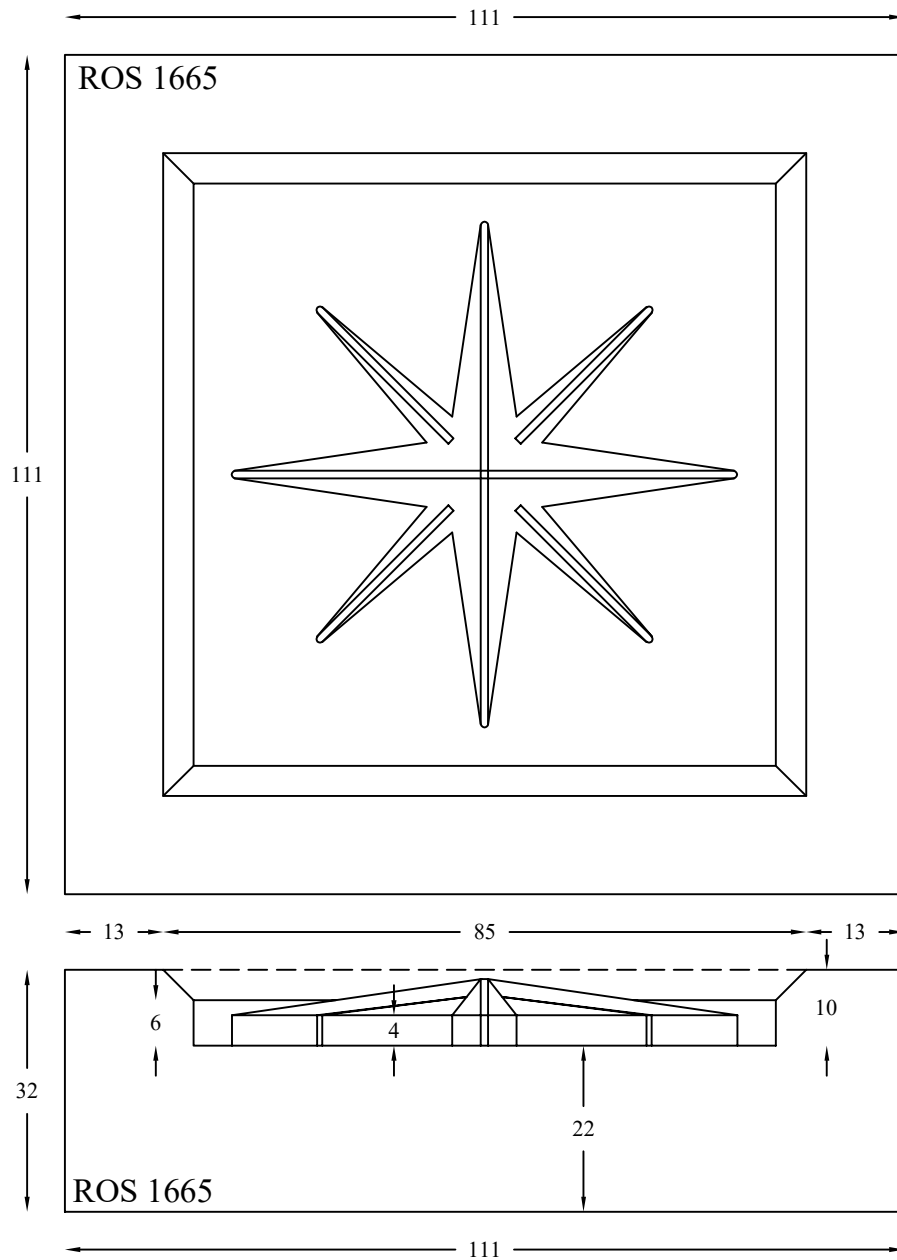

ROS 1665

Available in the following sizes:

ROS1661: 98 x 32mm
ROS1665: 111 x 32mm
ROS1666: 133 x 36mm