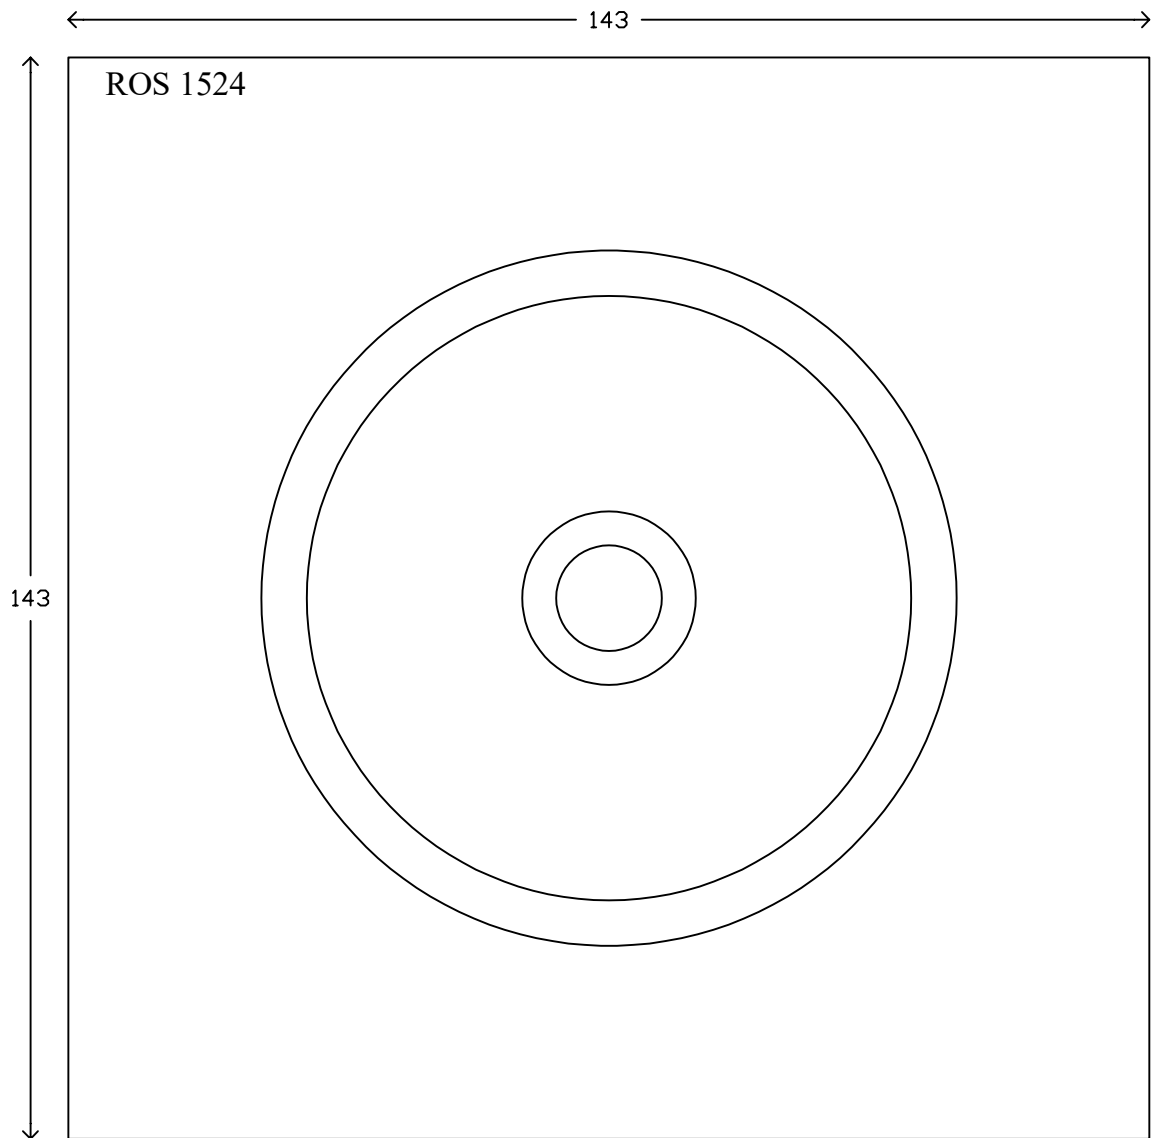

ROS 1524

Available in the following sizes:

ROS1519: 83 x 26mm	ROS1521: 113 x 33mm
ROS1561: 93 x 26mm	ROS1522: 128 x 39mm
ROS1544: 98 x 26mm	ROS1523: 133 x 39mm
ROS1520: 98 x 32mm	ROS1524: 143 x 39mm