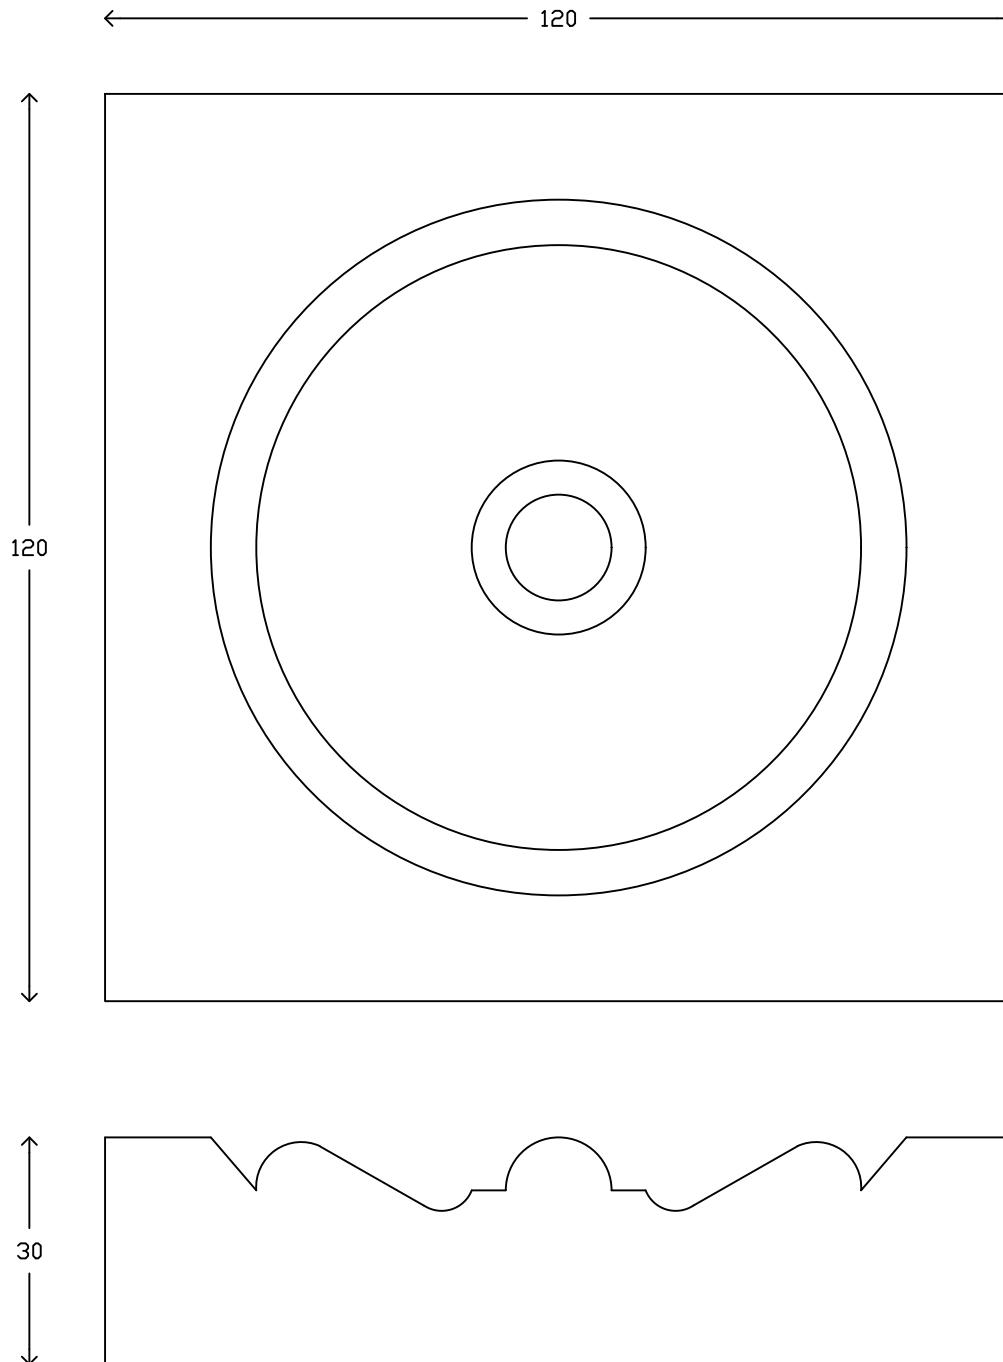

ROS4

Ros4 Available in the following sizes:

60mm X 23mm	95mm X 28mm
62mm X 17mm	100mm X 28mm
80mm X 22mm	120mm X 30mm
85mm X 22mm	