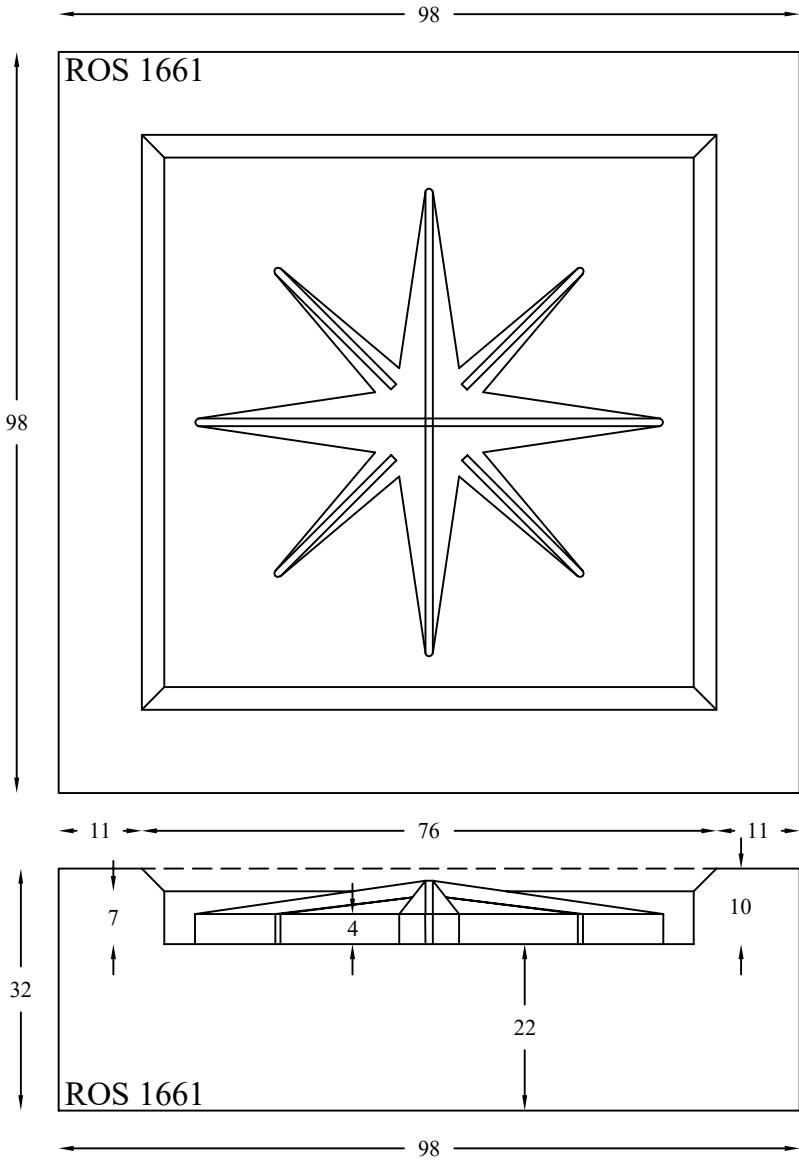

ROS 1661

Available in the following sizes:

- ROS1661: 98 x 32mm
- ROS1665: 111 x 32mm
- ROS1666: 133 x 36mm